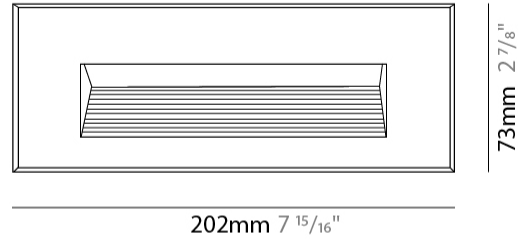

GENERAL

Series: New Green
Subseries: New Green M
Brand: Side
Division: Exterior
Mounting Type: Recessed
Mounting Location: Wall
Subcategory: Step Light

PHYSICAL

Shape: Rectangle
Length (mm): 202
Length (in): 7 ¹⁵/₁₆
Width (mm): 73
Width (in): 2 ⁷/₈
Height (mm): 65
Height (in): 2 ⁹/₁₆
Min. Recessing Depth (mm): 70
Min. Recessing Depth (in): 2 ³/₄
Light Distribution: Asymmetric
Weight (kg): 0.8
Weight (lbs): 1.76
Diffuser: Clear tempered glass
Gasket: Silicone rubber
Fixture Finish: WHI / BLK / GRY
Fixture Material: Aluminum Die Cast

ELECTRICAL

Lamp Type: LED (Zhaga Standard)
Input Wattage (W): 3.65
Total Output Wattage (W): 2.97
Dimming: Non-Dimmable
Driver Included: No
Driver Location: Remote
Driver Type: Constant Current - 120Vac
Driver Class: Class 2
Input Voltage (V): 120 - 277
Constant Current (mA): 350
Upon Request: 0-10Vdc dimming / Phase dimming 120Vac / Non-dimming 120/277Vac

LED

Color Temperature (°K): 3000 / 4000
Max. Delivered Lumen (lm): 195.7 / 204.4
Nominal Lumen (lm): 450 / 470
CRI: >90 CRI
Lamp Life (hrs): 50000

OPTICAL

Optic°: Asymmetrical

RATINGS AND CERTIFICATIONS

Certified By: Certified for North American Standards
IP rating: IP65
IK Rating: IK07

PROJECT	
TYPE	
SPECIFIER	
QUANTITY	
DATE