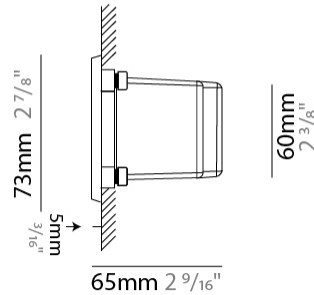

GENERAL

Series: New Green
Subseries: New Green M
Brand: Side
Division: Exterior
Mounting Type: Recessed
Mounting Location: Wall
Subcategory: Step Light

PHYSICAL

Shape: Rectangle
Length (mm): 202
Length (in): 7 ¹⁵/₁₆
Width (mm): 73
Width (in): 2 ⁷/₈
Height (mm): 65
Height (in): 2 ⁹/₁₆
Min. Recessing Depth (mm): 70
Min. Recessing Depth (in): 2 ³/₄
Light Distribution: Asymmetric
Weight (kg): 0.8
Weight (lbs): 1.76
Diffuser: Clear tempered glass
Gasket: Silicone rubber
Fixture Finish: WHI / BLK / GRY
Fixture Material: Aluminum Die Cast

ELECTRICAL

Lamp Type: LED (Zhaga Standard)
Input Wattage (W): 3.65
Total Output Wattage (W): 2.97
Dimming: Non-Dimmable
Driver Included: No
Driver Location: Remote
Driver Type: Constant Current - 120Vac
Driver Class: Class 2
Input Voltage (V): 120 - 277
Constant Current (mA): 350
Upon Request: 0-10Vdc dimming / Phase dimming 120Vac / Non-dimming 120/277Vac

LED

Color Temperature (°K): 3000 / 4000
Max. Delivered Lumen (lm): 195.7 / 204.4
Nominal Lumen (lm): 450 / 470
CRI: >90 CRI
Lamp Life (hrs): 50000

OPTICAL

Optic°: Asymmetrical

RATINGS AND CERTIFICATIONS

Certified By: Certified for North American Standards
IP rating: IP65
IK Rating: IK07

PROJECT	
TYPE	
SPECIFIER	
QUANTITY	
DATE